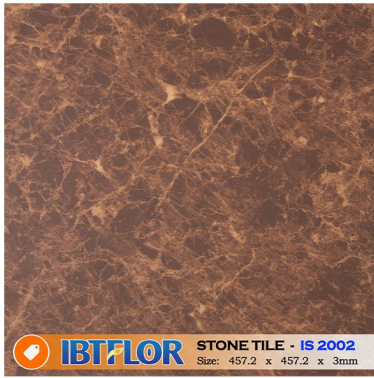

IS 2002

Size: (W) 457.2mm x (L) 457.2mm x (T) 3.0mm- 16PCS (3.34 M2)/Box